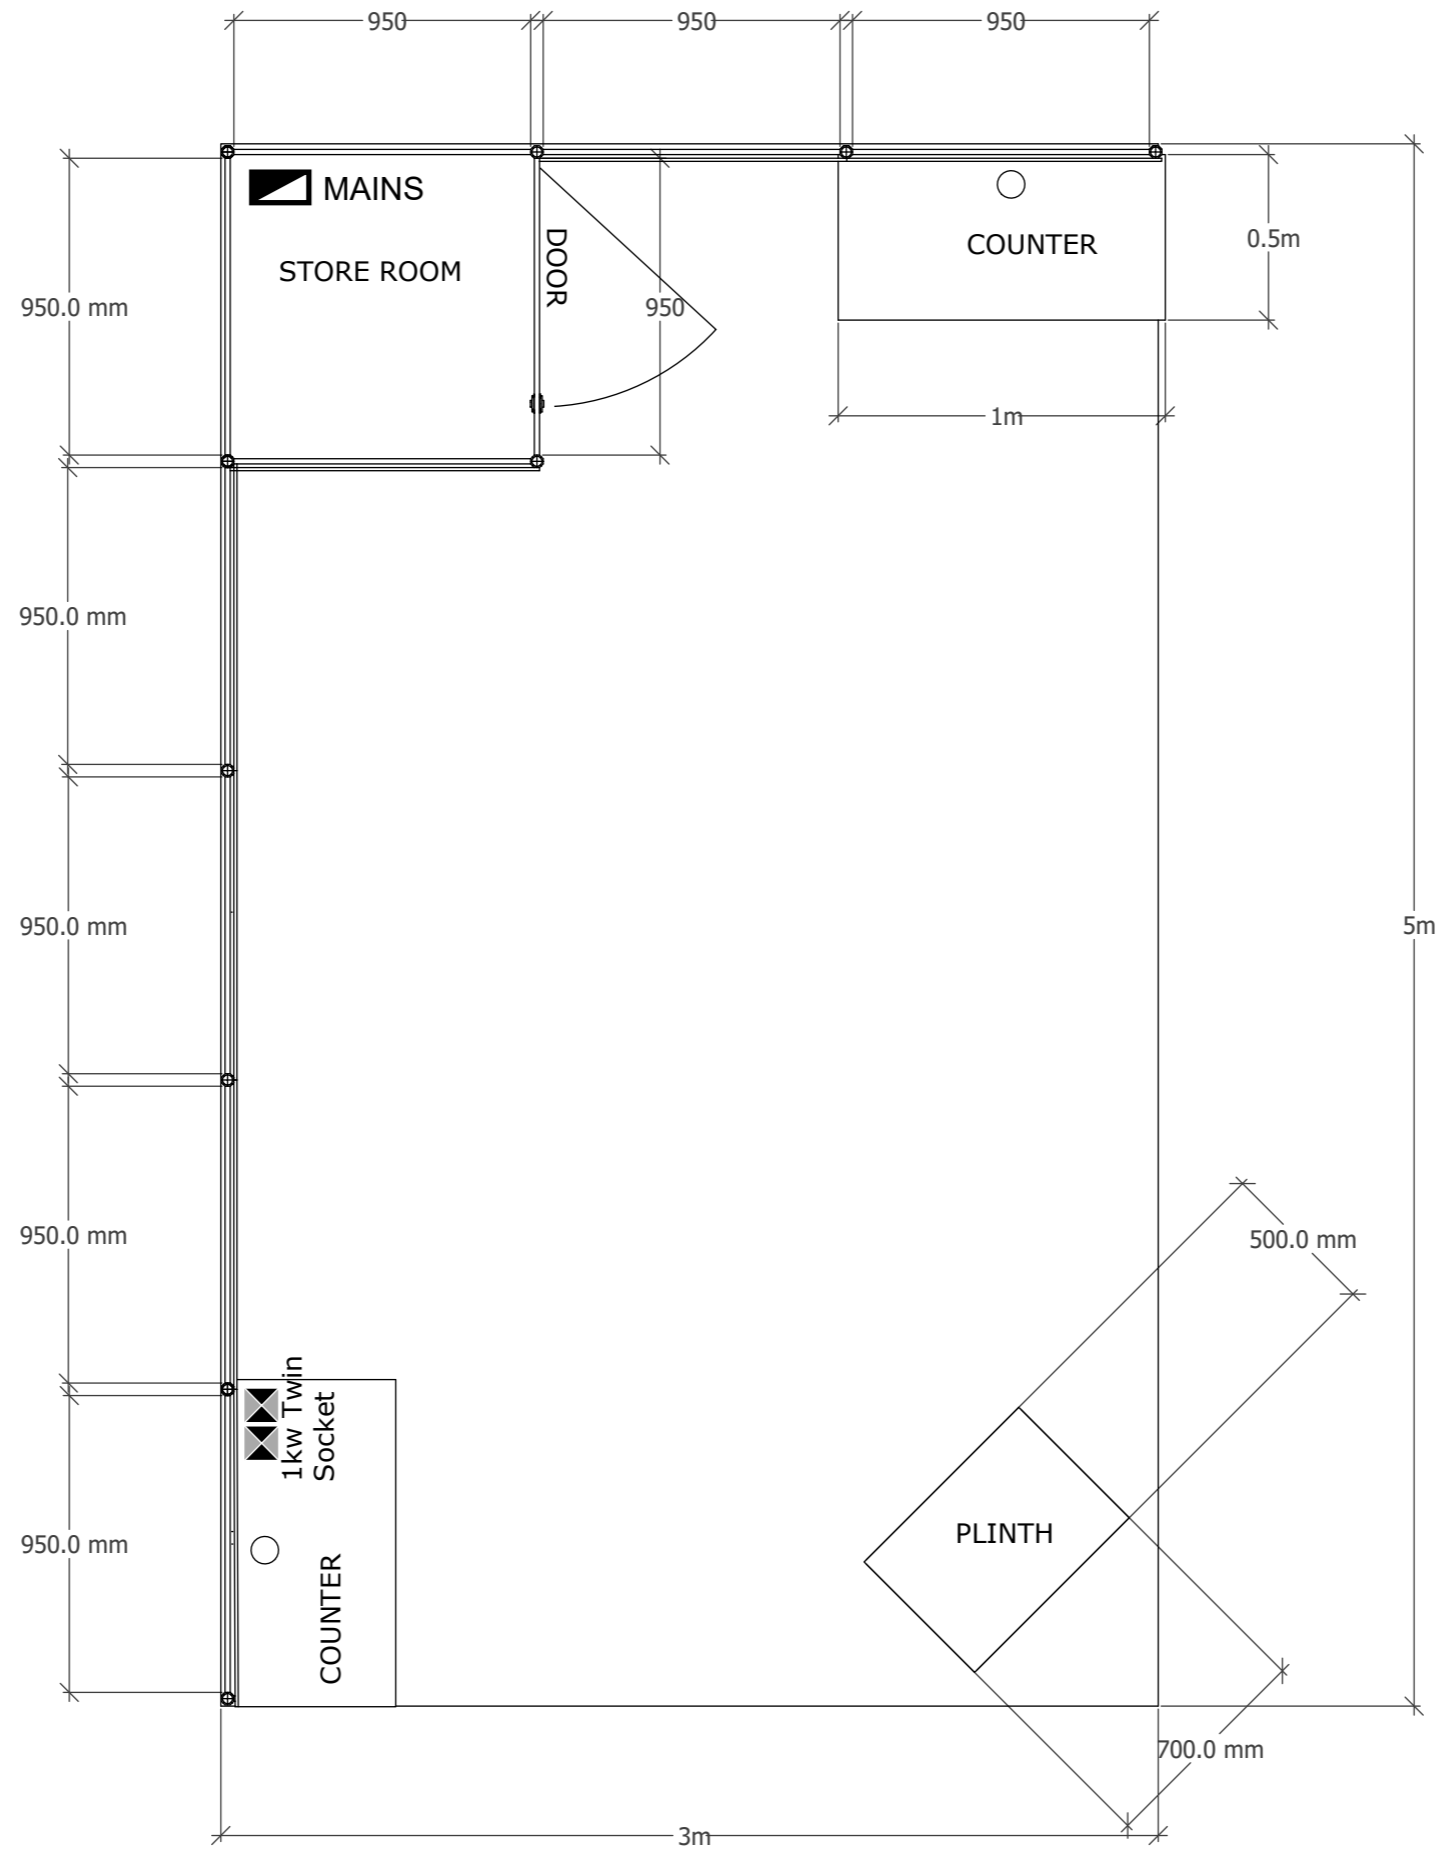

- 1: 1011mm (w) x 1600mm (h)
- 2: 985mm (w) x 2500mm (h)
- Door:
- Header: 950mm (w) x 430mm (h)
- Middle: 440mm (w) x 950mm (h)
- Base: 660mm (w) x 780mm (h)
- 3: 1005mm (w) x 2500mm (h)
- 4: 985mm (w) x 2500mm (h)
- 5: 990mm (w) x 2500mm (h)
- 6: 990mm (w) x 2500mm (h)
- 7: 1011mm (w) x 1600mm (h)

Plinth:  
 Front: 700mm (w) x 1000mm (h)  
 Sides (4): 500mm (w) x 1000mm (h)  
 Top: 700mm x 500mm

Electrics Key:

- MAINS
- Socket